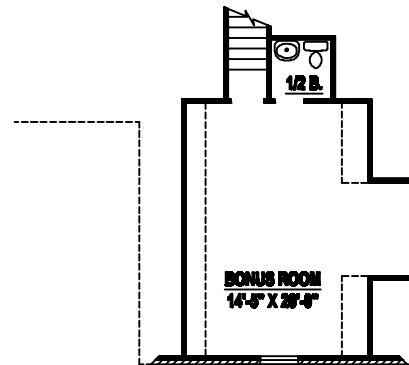

# CREATIVE HOME DESIGNS, INC.

OF MIDDLE TENNESSEE

745 S. Church St. Suite 230  
Memphis, TN (615) 890-2855

FIRST FLOOR LIVING ——— 1006  
 SECOND FLOOR LIVING ——— 375  
 TOTAL LIVING AREA ——— 1381

**PLAN # 14-25 (11)**

All sizes and dimensions are approximate. All features, designs and prices are subject to change without notice. Floor plans may vary with selected elevations.

Copyright © By Creative Home Designs, Inc. All Rights Reserved