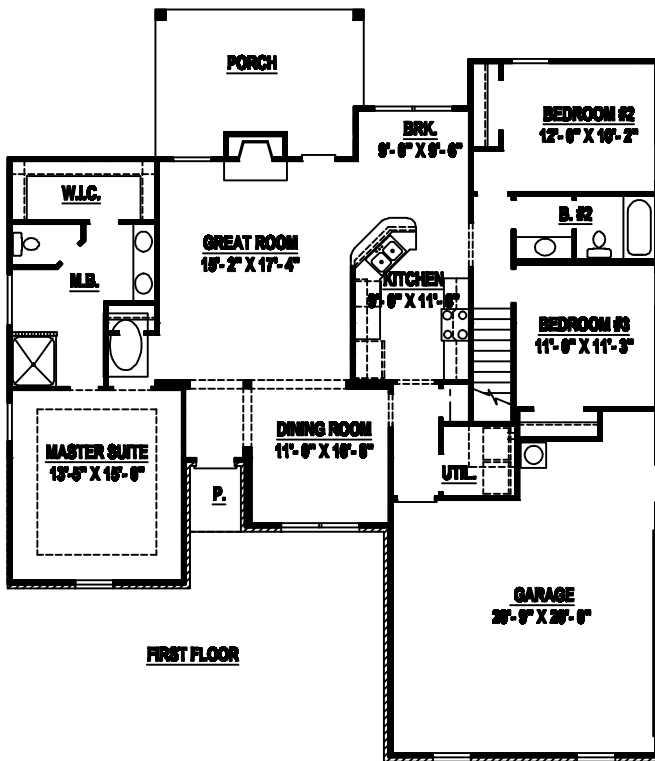

# CREATIVE HOME DESIGNS, INC.

OF MIDDLE TENNESSEE

745 S. Church St. Suite 230  
Memphis, TN (615) 890-2855

FIRST FLOOR LIVING ——— 1006  
 SECOND FLOOR LIVING ——— 375  
 TOTAL LIVING AREA ——— 1381

**PLAN # 14-25 (11)**

All sizes and dimensions are approximate. All features, designs and prices are subject to change without notice. Floor plans may vary with selected elevations.

Copyright © By Creative Home Designs, Inc. All Rights Reserved