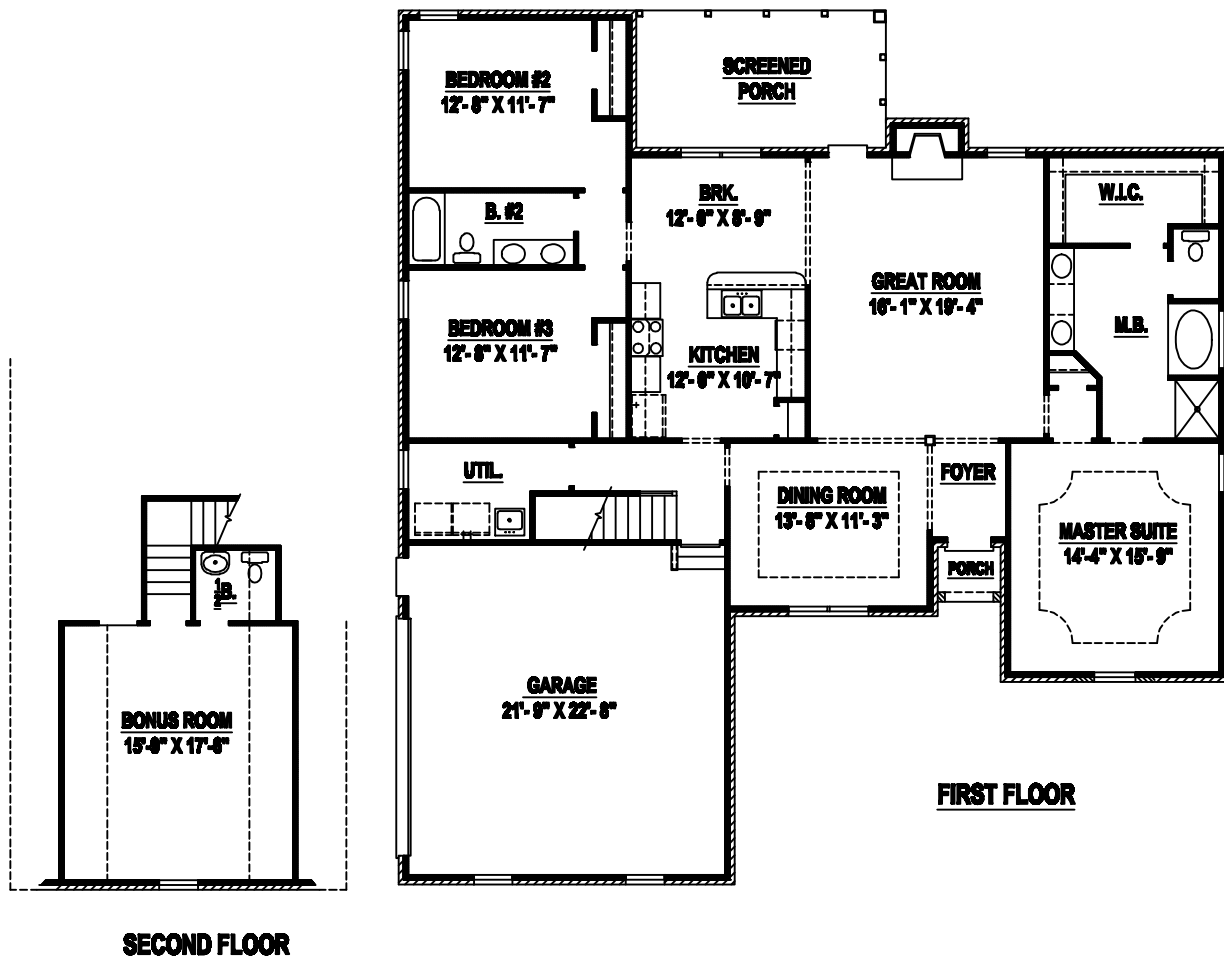

CREATIVE HOME DESIGNS, INC.

OF MIDDLE TENNESSEE

745 S. Church St. Suite 230
Murfreesboro, TN (615) 890-2855

FIRST FLOOR LIVING — 1927
 SECOND FLOOR LIVING — 339
 TOTAL LIVING AREA — 2266

PLAN # 16-21 (17)

All sizes and dimensions are approximate. All features, designs and prices are subject to change without notice. Floor plans may vary with selected elevations.