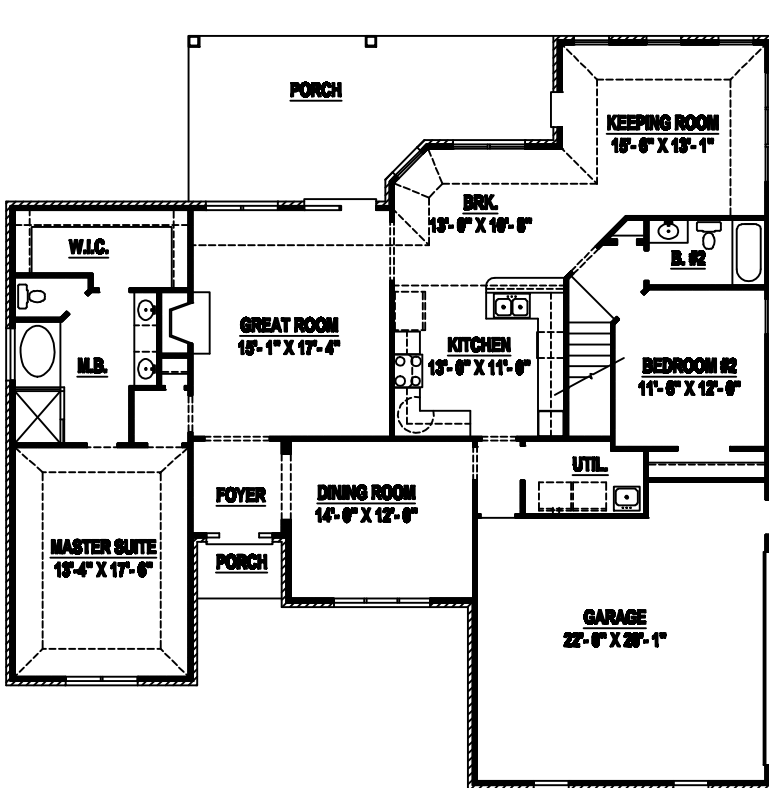

CREATIVE HOME DESIGNS, INC.

OF MIDDLE TENNESSEE

745 S. Church St. Suite 230
Murfreesboro, TN (615) 890-2855

FIRST FLOOR

SECOND FLOOR

FIRST FLOOR LIVING — 1931
 SECOND FLOOR LIVING — 831
 TOTAL LIVING AREA — 2762

PLAN # 19-49 (14)

All sizes and dimensions are approximate. All features, designs and prices are subject to change without notice. Floor plans may vary with selected elevations.

Copyright © By Creative Home Designs, Inc. All Rights Reserved