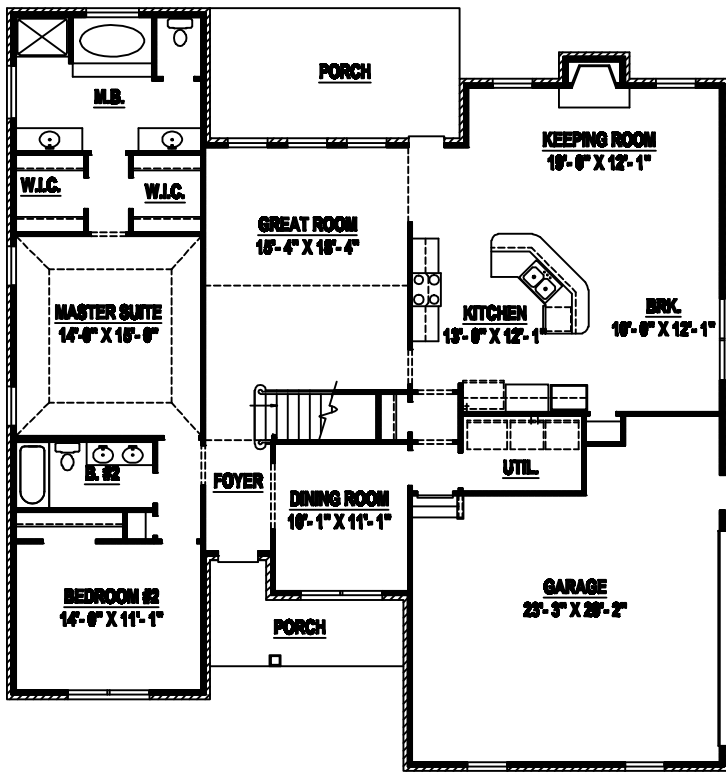

CREATIVE HOME DESIGNS, INC.

OF MIDDLE TENNESSEE

745 S. Church St. Suite 230
Murfreesboro, TN (615) 890-2855

FIRST FLOOR

SECOND FLOOR

FIRST FLOOR LIVING — 1996
SECOND FLOOR LIVING — 988
TOTAL LIVING AREA — 2984

PLAN # 21-57 (64)

All sizes and dimensions are approximate. All features, designs and prices are subject to change without notice. Floor plans may vary with selected elevations.

Copyright © By Creative Home Designs, Inc. All Rights Reserved