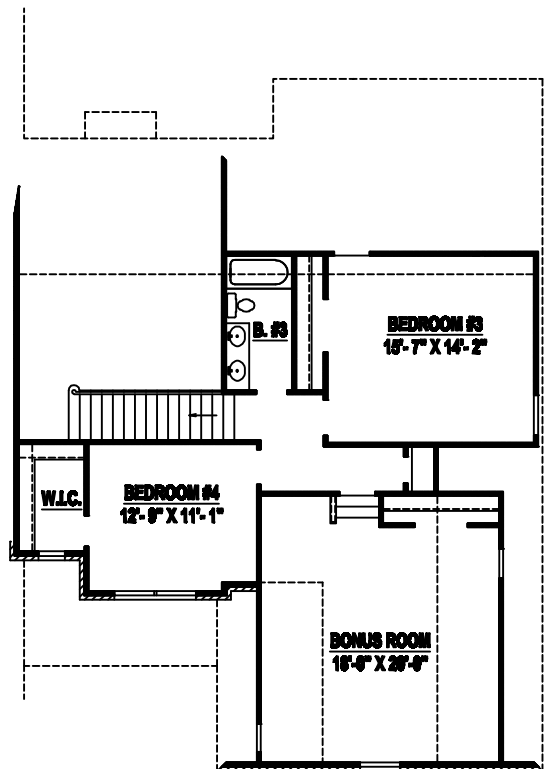

CREATIVE HOME DESIGNS, INC.

OF MIDDLE TENNESSEE

745 S. Church St. Suite 230
Murfreesboro, TN (615) 890-2855

FIRST FLOOR

SECOND FLOOR

FIRST FLOOR LIVING — 1996
SECOND FLOOR LIVING — 988
TOTAL LIVING AREA — 2984

PLAN # 21-57 (64)

All sizes and dimensions are approximate. All features, designs and prices are subject to change without notice. Floor plans may vary with selected elevations.

Copyright © By Creative Home Designs, Inc. All Rights Reserved