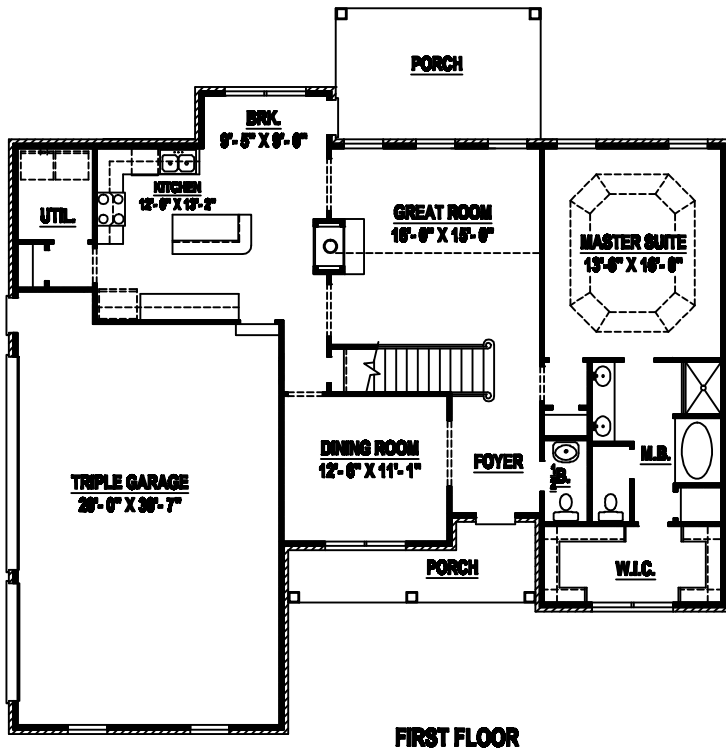

CREATIVE HOME DESIGNS, INC.

OF MIDDLE TENNESSEE

745 S. Church St. Suite 230
Murfreesboro, TN (615) 890-2855

FIRST FLOOR LIVING — 1450
 SECOND FLOOR LIVING — 1036
 TOTAL LIVING AREA — 2486

PLAN # 22-71 (64)

All sizes and dimensions are approximate. All features, designs and prices are subject to change without notice.
 Floor plans may vary with selected elevations.

Copyright © By Creative Home Designs, Inc. All Rights Reserved