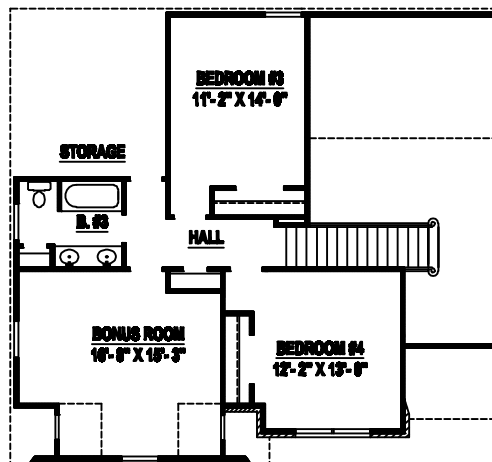

CREATIVE HOME DESIGNS, INC.

OF MIDDLE TENNESSEE

745 S. Church St. Suite 230
Murfreesboro, TN (615) 890-2855

FIRST FLOOR

SECOND FLOOR

FIRST FLOOR LIVING — 1709
SECOND FLOOR LIVING — 795
TOTAL LIVING AREA — 2504

PLAN # 23-64 (D)

All sizes and dimensions are approximate. All features, designs and prices are subject to change without notice. Floor plans may vary with selected elevations.