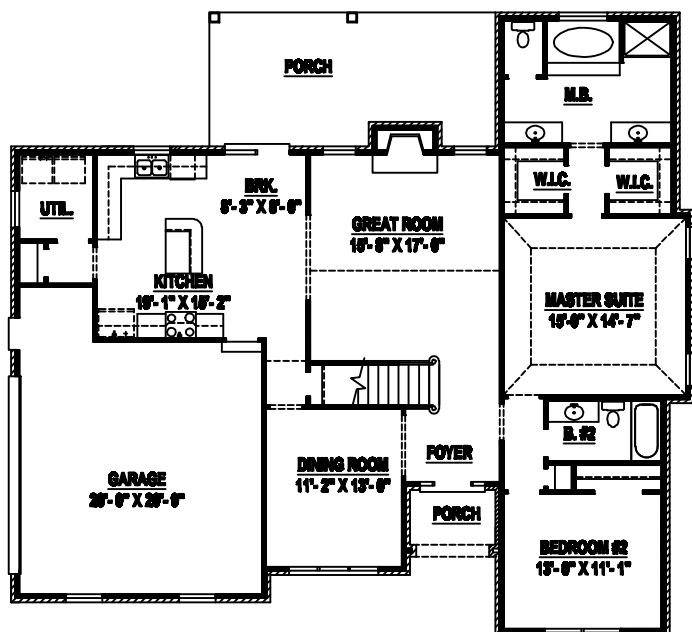

CREATIVE HOME DESIGNS, INC.

OF MIDDLE TENNESSEE

745 S. Church St. Suite 230
Murfreesboro, TN (615) 890-2855

FIRST FLOOR

SECOND FLOOR

FIRST FLOOR LIVING — 1709
SECOND FLOOR LIVING — 795
TOTAL LIVING AREA — 2504

PLAN # 23-64 (D)

All sizes and dimensions are approximate. All features, designs and prices are subject to change without notice. Floor plans may vary with selected elevations.