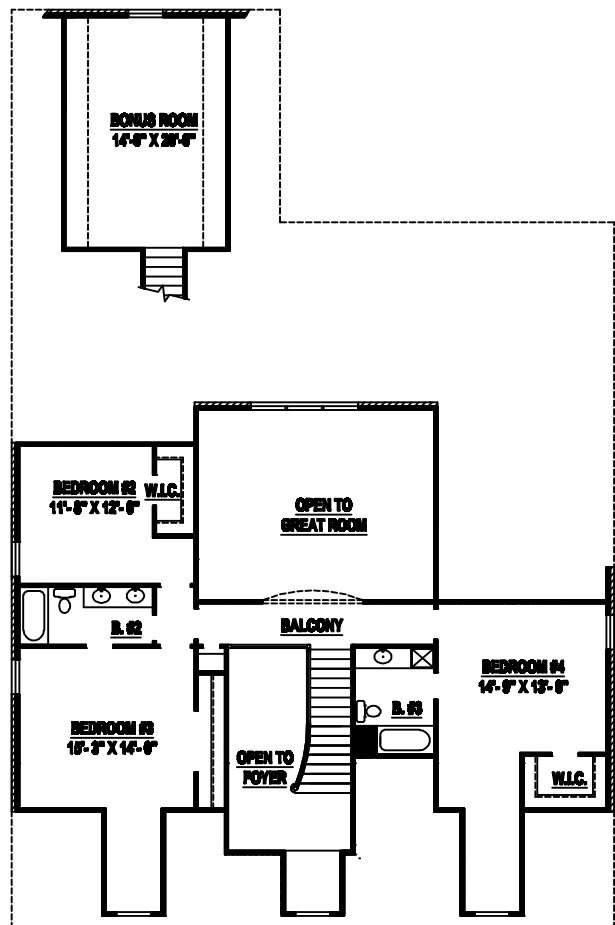

CREATIVE HOME DESIGNS, INC.

OF MIDDLE TENNESSEE

745 S. Church St. Suite 230
Murfreesboro, TN (615) 890-2855

FIRST FLOOR

SECOND FLOOR

FIRST FLOOR LIVING ——— 2291
SECOND FLOOR LIVING ——— 1100
TOTAL LIVING AREA ——— 3391
UNFINISHED BONUS ROOM — 306

PLAN # 37-33

All sizes and dimensions are approximate. All features, designs and prices are subject to change without notice.
Floor plans may vary with selected elevations.

Copyright © By Creative Home Designs, Inc. All Rights Reserved