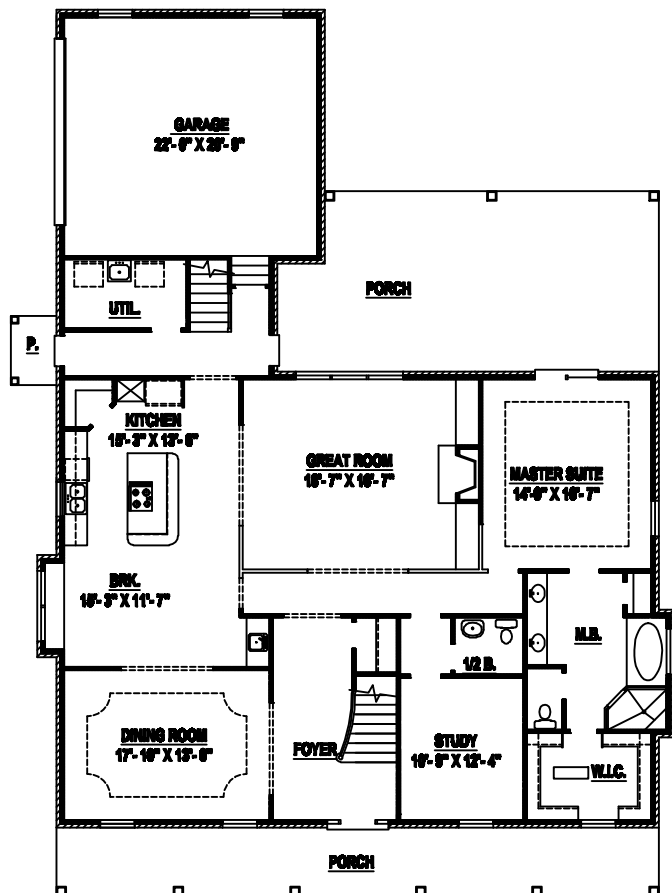

CREATIVE HOME DESIGNS, INC.

OF MIDDLE TENNESSEE

745 S. Church St. Suite 230
Murfreesboro, TN (615) 890-2855

FIRST FLOOR

SECOND FLOOR

FIRST FLOOR LIVING ——— 2291
SECOND FLOOR LIVING ——— 1100
TOTAL LIVING AREA ——— 3391
UNFINISHED BONUS ROOM — 306

PLAN # 37-33

All sizes and dimensions are approximate. All features, designs and prices are subject to change without notice.
Floor plans may vary with selected elevations.

Copyright © By Creative Home Designs, Inc. All Rights Reserved